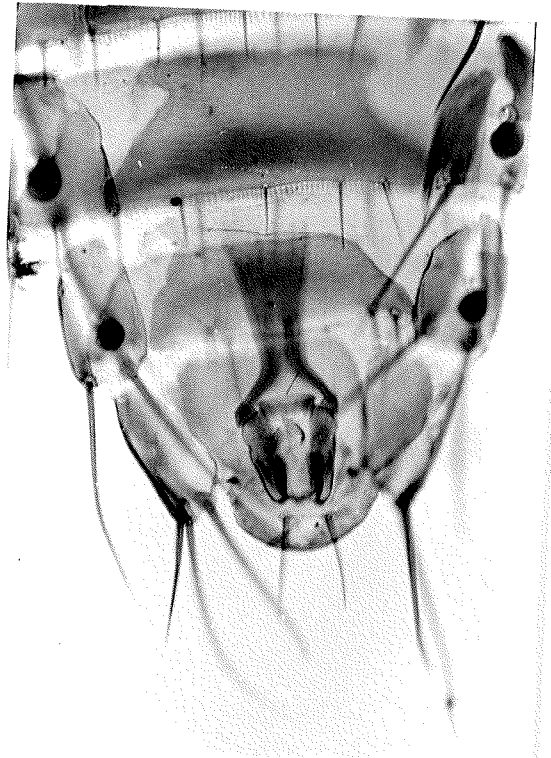

*Mirophthirus liae*

Nymph, ventral view  
Note the hook of the antenna  
and the three pairs of legs.

*Mirophthirus liae* ♂  
ventral view, note the  
1st pair of legs, and the slender  
2nd + 3rd pair of legs.

*Mirophthirus lice* ♂

*Mirophthirus lice* Chiu, 1980 ♀

Dorsal view of head and thorax

Note the margins of head and of the three thoracic segments as well as the large hook of the antenna.

The thoracic spiracle is shown clearly.

*Microphthirus liae* ♂  
paratergite IV