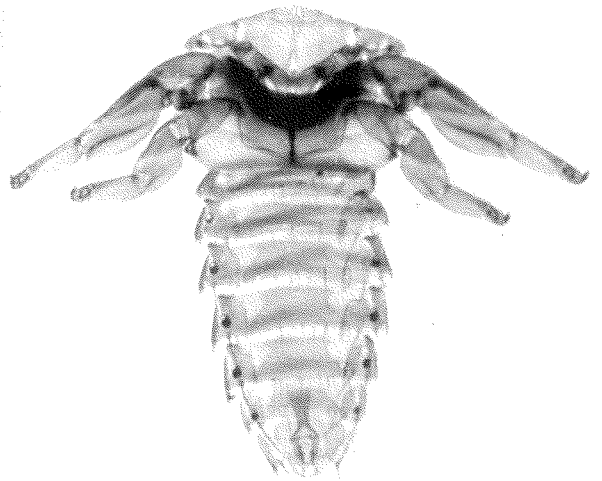

*Mirophthirus liae*

Nymph, ventral view  
Note the hook of the antenna  
and the three pairs of legs.

*Mirophthirus liae* ♂  
ventral view, note the  
1st pair of legs, and the slender  
2nd + 3rd pair of legs.

*Mirophthirus lice* ♂

*Mirophthirus lice* Chiu, 1980 ♀

Dorsal view of head and thorax

Note the margins of head and of the three thoracic segments as well as the large hook of the antenna.

The thoracic spiracle is shown clearly.

*Microphthirus liae* ♂  
paratergite IV